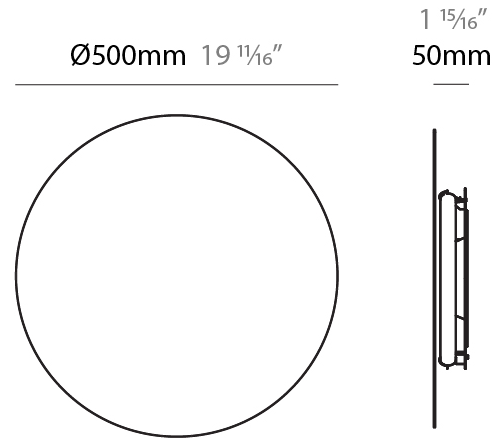

base number   Finish
Options

1. To build a product code in our configurator select the specify button on the base model # product page
2. To build a manual product code on this datasheet choose from the options listed below in blue font and add the suffix to the base model #

GENERAL

Series: Hoop _____
Brand: Fambuena _____
Division: Design _____
Mounting Type: Surface _____
Mounting Location: Ceiling _____
Subcategory: Ambient _____

PHYSICAL

Shape: Round _____
Diameter (mm): 500 _____
Diameter (in): 19 ³/₄ _____
Extension (mm): 50 _____
Extension (in): 1 ¹⁵/₁₆ _____
Light Distribution: Indirect _____
Fixture Finish: WHI / BLK / BRA / PWT _____
Fixture Material: Metal _____

ELECTRICAL

Lamp Type: LED _____
Input Wattage (W): 29 _____
Total Output Wattage (W): 25.6 _____
Dimming: Non-Dimmable _____
Driver Included: Yes _____
Driver Location: Integrated _____
Driver Type: Constant Current - 120Vac _____
Driver Class: Class 2 _____
Input Voltage (V): 120 - 277 _____
Constant Current (MA): 700 _____
Constant Voltage (V): 36.7 _____
Upon Request: 0-10Vdc dimming / Phase dimming 120Vac / Non-dimming 120/277Vac _____

LED

Color Temperature (°K): 2700 _____
Max. Delivered Lumen (lm): 2160 _____
Nominal Lumen (lm): 3432 _____
CRI: >80 CRI _____
Efficacy (lm/w): 133.8 _____
Lamp Life (hrs): 50000 _____

OPTICAL

RATINGS AND CERTIFICATIONS

Certified By: Certified for North American Standards _____
IP rating: IP20 _____